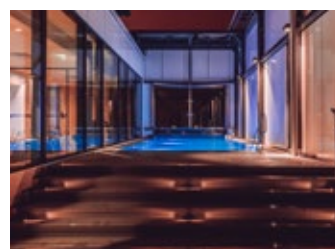

SAUNAS

ROOFTOP POOL WITH TERRACE

GYM WITH A VIEW

3 TERRACES

EVENT VENUE FULL OF POSSIBILITIES

The old warehouse building designed by Lars Sonck has been transformed into a beautiful modern event venue with 13 premises. The venue offers possibilities for multiple types of events. Next to the Sky Room on 16th floor there are also two premises called Ulappa for exclusive events on top of Helsinki.