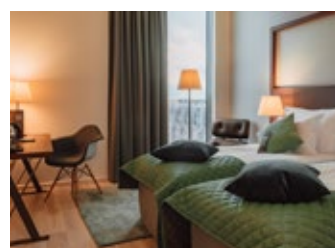

EVENT VENUE FULL OF POSSIBILITIES

The old warehouse building designed by Lars Sonck has been transformed into a beautiful modern event venue with 13 premises. The venue offers possibilities for multiple types of events. Next to the Sky Room on 16th floor there are also two premises called Ulappa for exclusive events on top of Helsinki.